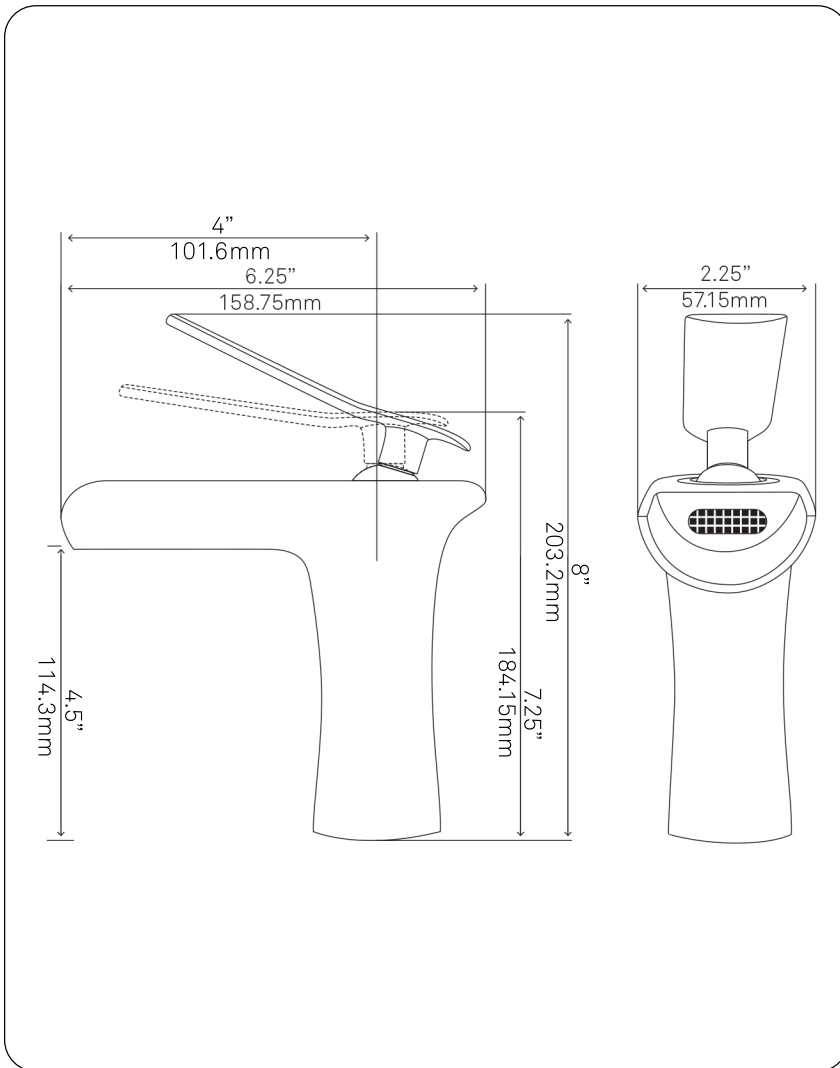

NOTES

Novatto reserves the right (1) to make changes in specifications and materials, and (2) to change or discontinue models, both without notice or obligation. Dimensions are for reference only, see www.Novatto.com for finish options and product availability.

Novatto Inc
TOLL FREE 844.404.4242
www.Novatto.com